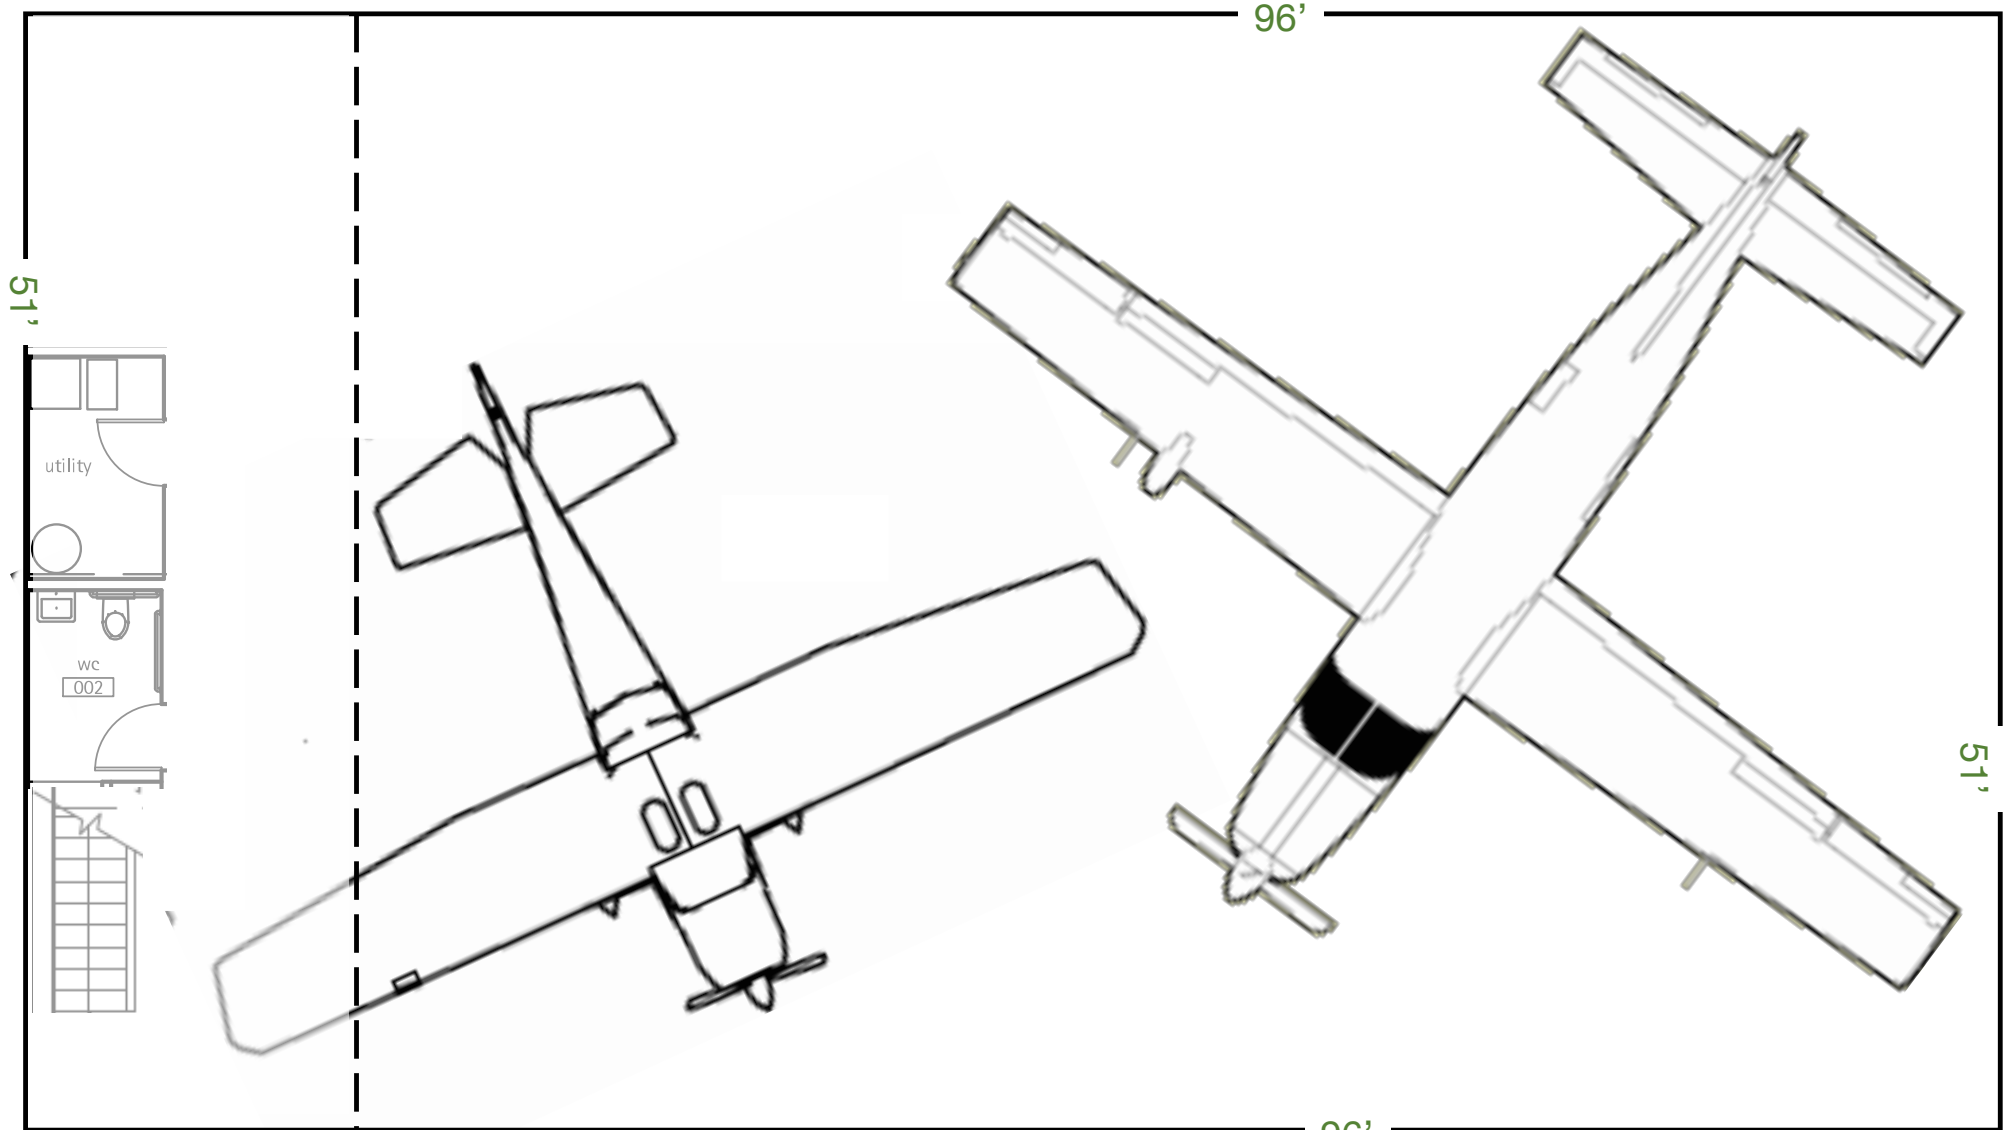

Echo \$1,330,335

\$1.35/sf

NNN Lease

1st Floor

**51' X 96"
4,896 SF**

Hangar Door

70" X 21'

Mezzanine

**15' X 51'
15' Clear
765 SF**

96'

51'